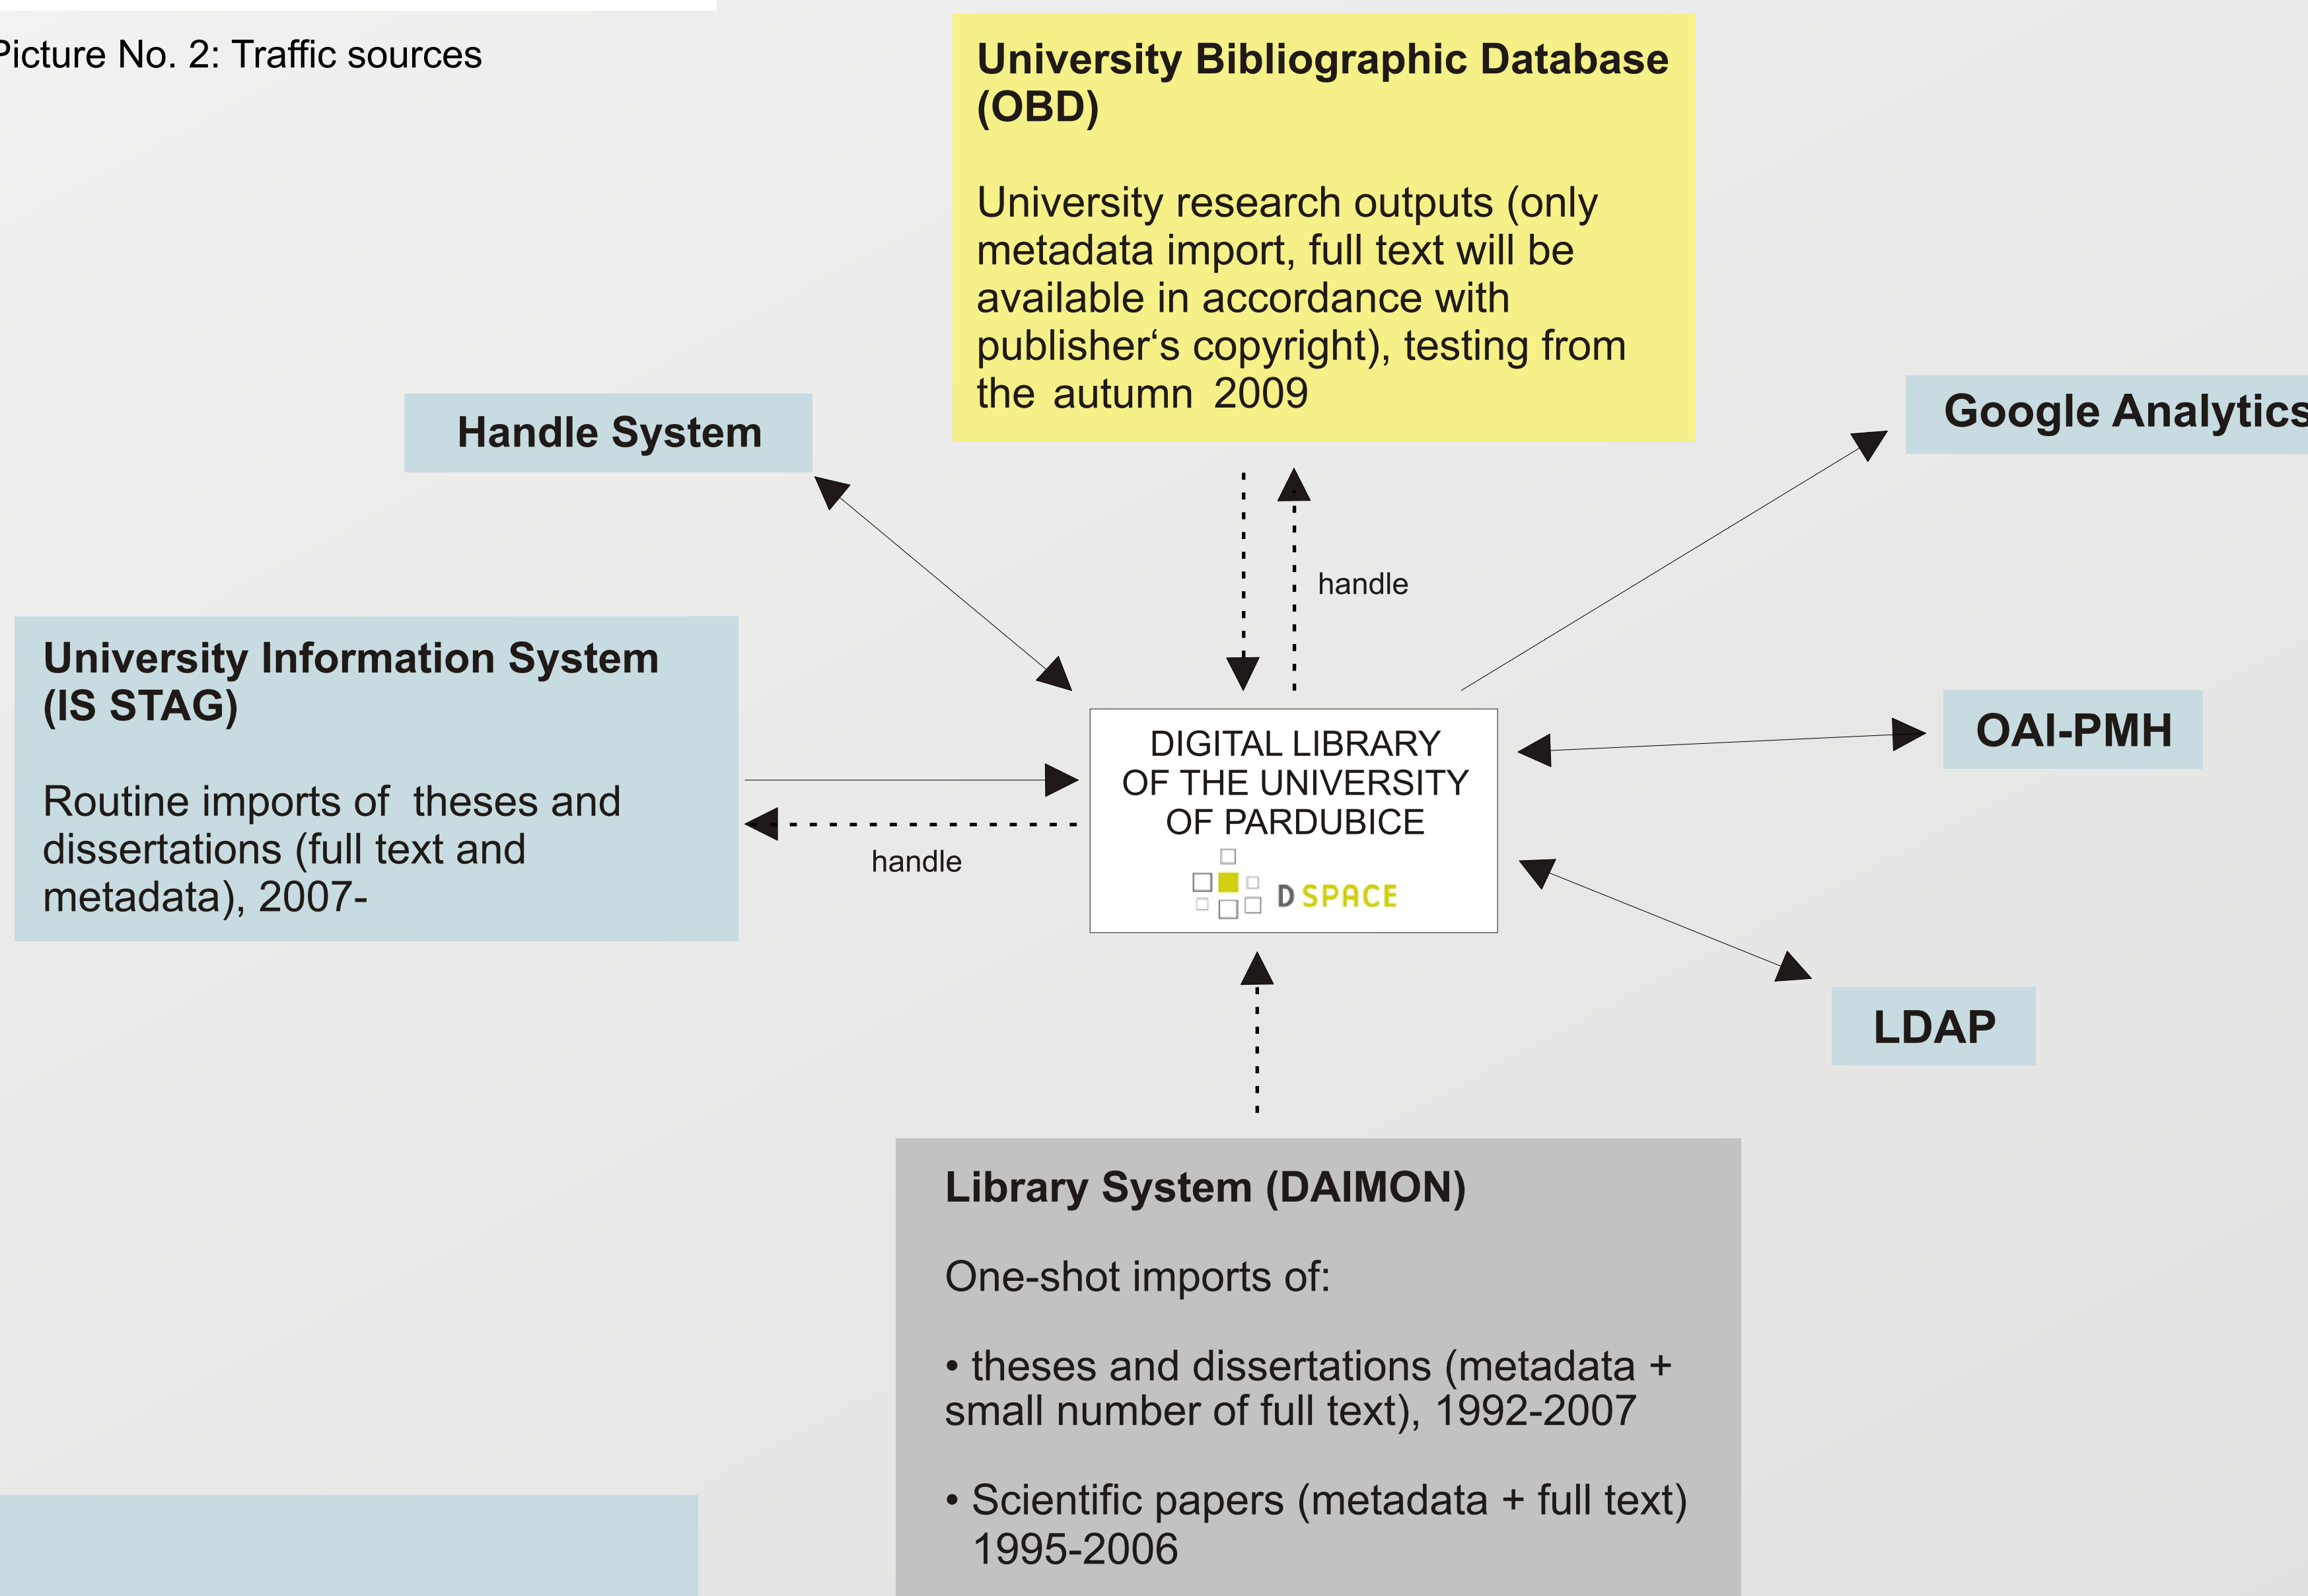

## Implementation

- project launched in 2007
- main requirements for the system were interoperability, facile installation, large uses and cost-effectiveness
- structure which copies the university environment
- Czech localization of DSpace version 1.4.2
- templates for metadata entry (Czech metadata standard EVSKP-MS)
- one-shot import of bibliographic records from the library automated system
- cooperation with the University Information System (IS STAG) and the University Bibliographic Database (OBD)
- customization

Picture No. 1: Customization

Picture No. 2: Traffic sources

## What can be found here?

- over 14 000 records of theses and dissertations (since 1992)
- over 2 600 theses and dissertations in full text
- over 400 articles from Scientific Papers of the University of Pardubice (since 1995)

Picture no. 3: Visits comparison during 1 year