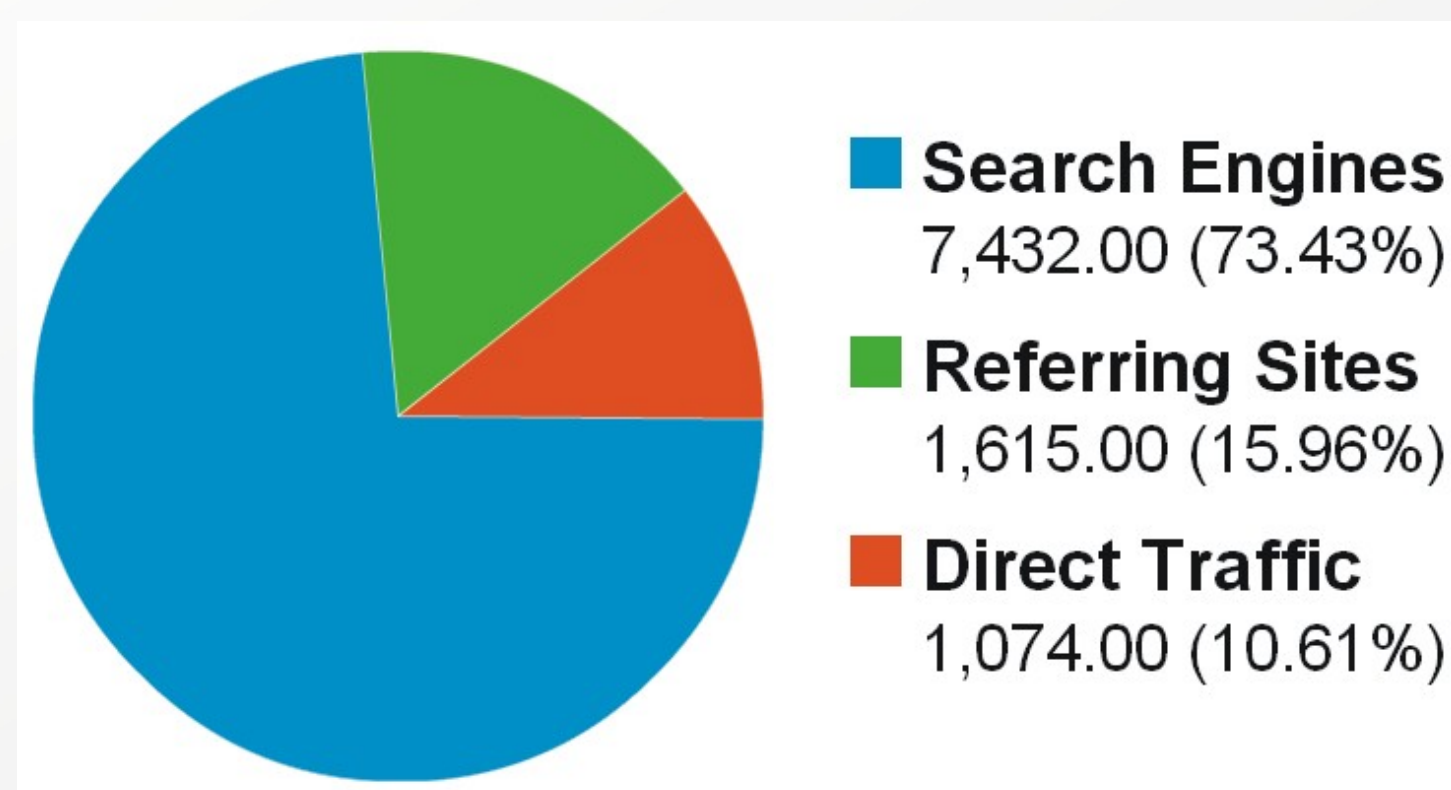

Picture No. 1: Customization

Picture No. 2: Traffic sources

## What can be found here?

- over 14 000 records of theses and dissertations (since 1992)
- over 2 600 theses and dissertations in full text
- over 400 articles from Scientific Papers of the University of Pardubice (since 1995)

Picture no. 3: Visits comparison during 1 year